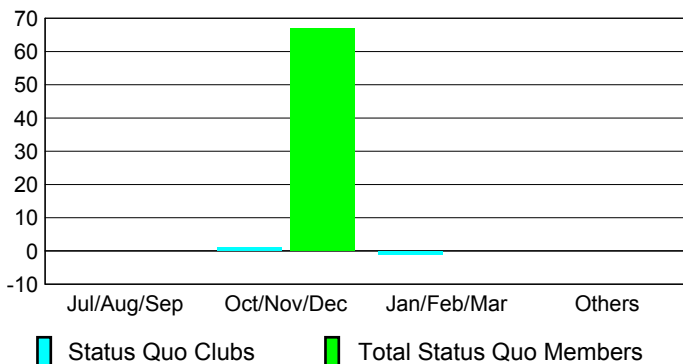

YTD Status Quo Clubs 2009-2010

Status Quo Clubs Compared to Status Quo Members