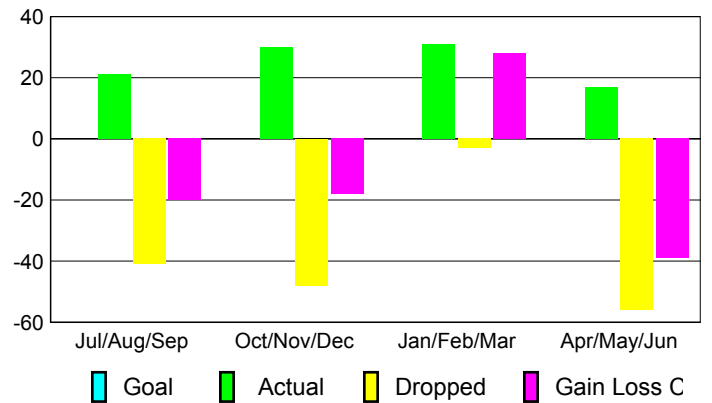

### YTD Status Quo Clubs 2009-2010

Status Quo Clubs Compared to Status Quo Members

## MEMBERSHIP

**Membership Results  
2009-2010**

**Membership  
2008-2009**

Month	Net Memb Goal	Actual New Memb	Actual Dropped Memb	Gain/Loss of Memb	Gain/Loss of Memb
Jul/Aug/Sep	0	21	-41	-20	-22
Oct/Nov/Dec	0	30	-48	-18	-1
Jan/Feb/Mar	0	31	-3	28	17
Apr/May/June	0	17	-56	-39	-23
<b>Totals</b>	<b>0</b>	<b>99</b>	<b>-148</b>	<b>-49</b>	<b>-29</b>

### Membership Results 2009-2010

Goal, New, Dropped, Gain/Loss

### Comparison of Membership Gain/Loss

Current Year Compared to the Previous Year