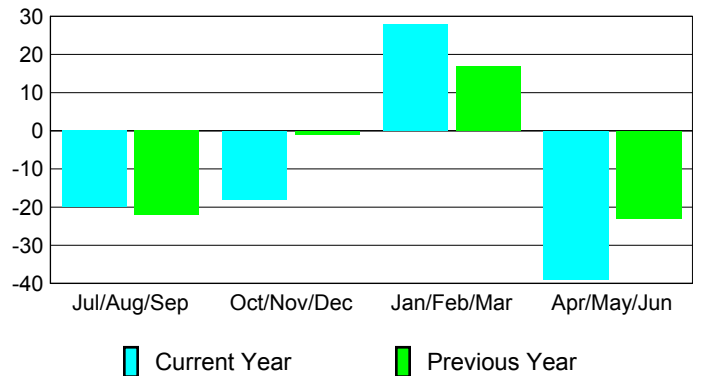

Comparison of Membership Gain/Loss

Current Year Compared to the Previous Year